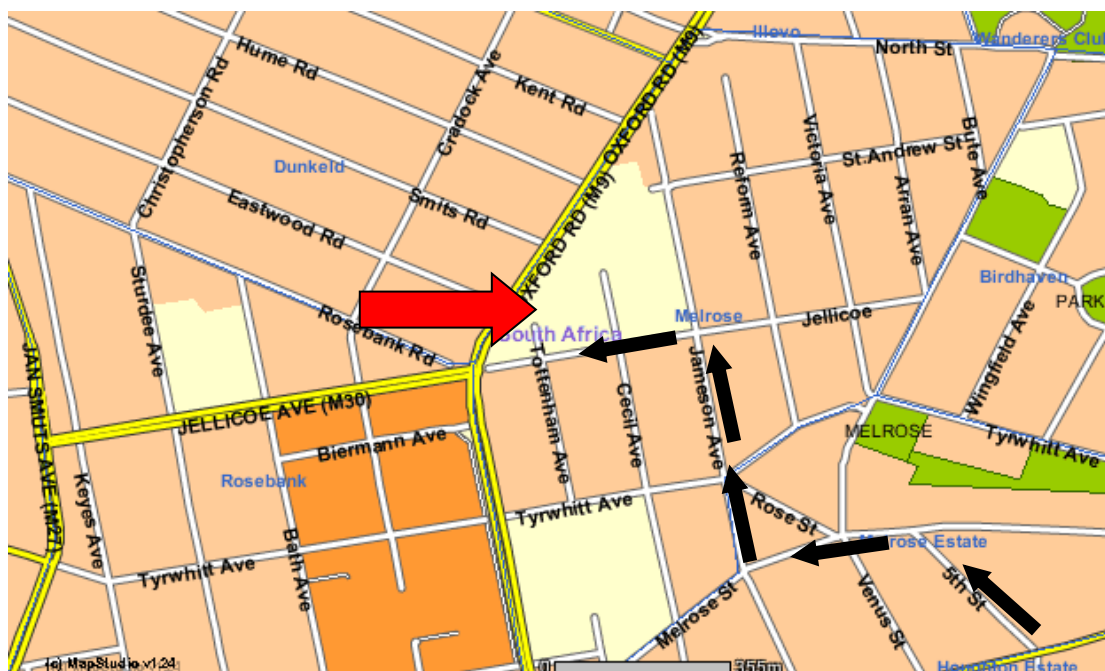

### From the South of Johannesburg

From the M1 travelling north out of Johannesburg, take the Glenhove Avenue exit. Turn left and proceed up Glenhove Avenue to 5th Street (robot). At this robot turn right into 5th Street and proceed to the next stop street. Turn left into Melrose Street, continue up through one traffic circle up the next one where you turn right (Jameson Avenue). Drive along Jameson Avenue, crossing Tyrwhitt Avenue, until you reach Jellicoe Avenue. Turn left into Jellicoe Avenue and proceed up towards Tottenham Avenue.

The gates to St. Vincent School are at the end of Tottenham Avenue where it crosses Jellicoe Avenue. Enter and park on the tennis court. CATHCA offices are on the first floor of the building on the left (The Haven). Follow the signs inside the building to our offices.

### From the North of Johannesburg (or Pretoria)

Travel down the M1 south. Pass Corlett Drive and Atholl-Oaklands exits. Take the Glenhove Avenue exit. Turn right over the freeway into Glenhove Avenue, and proceed up the hill. Halfway up the hill is a traffic light at 5<sup>th</sup> Street. At this robot turn right into 5th Street and proceed to the next stop street. Turn left into Melrose Street, continue up through one traffic circle up the next one where you turn right (Jameson Avenue). Drive along Jameson Avenue, crossing Tyrwhitt Avenue, until you reach Jellicoe Avenue. Turn left into Jellicoe Avenue and proceed up towards Tottenham Avenue. See further directions as above.

### From the Airport

Take the R 24 towards Johannesburg, then turn left at the Gillooly's interchange on to the N3 south towards Durban/Germiston. Look out for the M2 East (City) signs and take that. Cross the city on the M2 and then look for signs to the M1 North (Pretoria/Sandton). Take the M1 north, head north until you see signs for Glenhove Road. Then follow as above for those coming from the south.